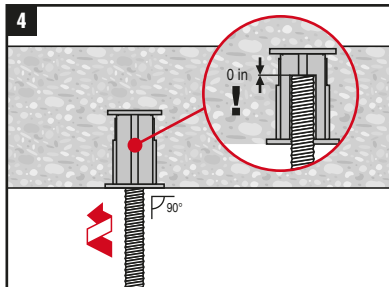

Hilti - registered trademark of Hilti Corporation, Schaan, LI

2156491-05.2017

Anchor Internal Diameter	Plastic Housing Color	minimum slab thickness (h <sub>min</sub> )
1/4"	green	2 1/2"
3/8"	red	2 1/2"
1/2"	orange	2 1/2"
5/8"	yellow	3 3/4"
3/4"	black	3 3/4"