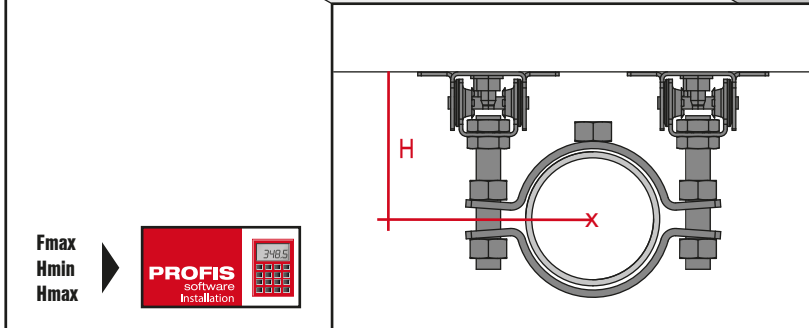

1x MFP-CLD-I

2x MFP-PC 73-78 to 213-221

4x HST3-M12 x 85  
 #2113978 /  
 HUS3-H 10 x 60  
 #2079911  
 HUS4-H 10 x 60  
 #2293552

Fmax  
 Hmin  
 Hmax

**PROFIS**  
 software  
 Installation

Fmax  
 Hmin  
 Hmax